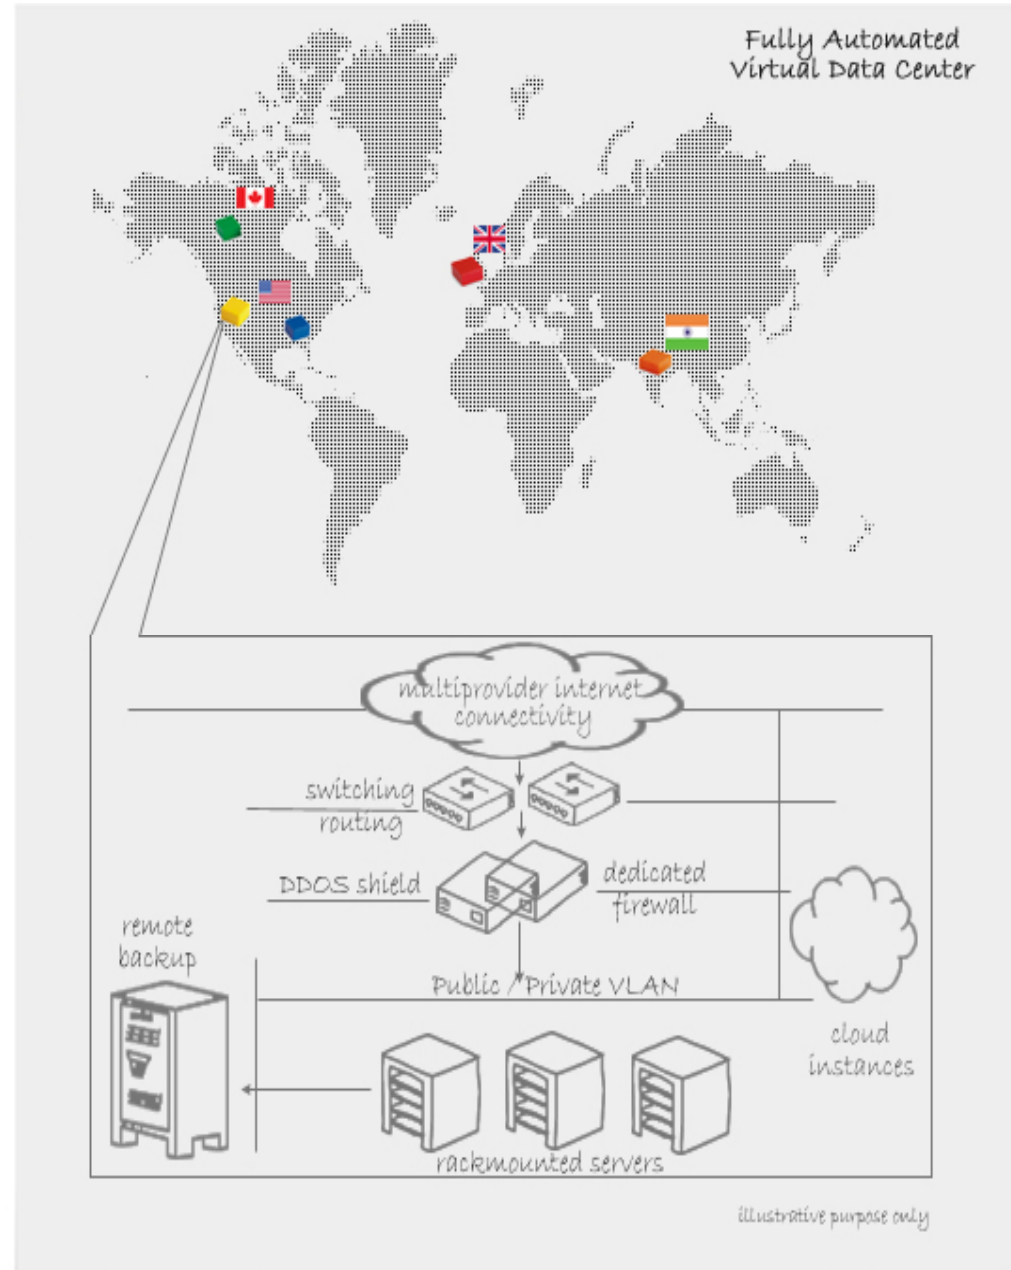

Infrastructure

Megawebsource has been a pioneer in designing and implementing Fully Automated Virtual Data Centre spanning across continents. We have been building and perfecting this since a decade.

- Multi-operators Bandwidth Termination
- Fully environment control systems
- Grid / Backup Power Systems
- Peering to other third party networks for reducing latency
- 24 X 7 Staffing
- Liebert HVAC redundant architecture with overhead air distribution
- VESDA smoke detection
- Preventive maintenance, performed regularly